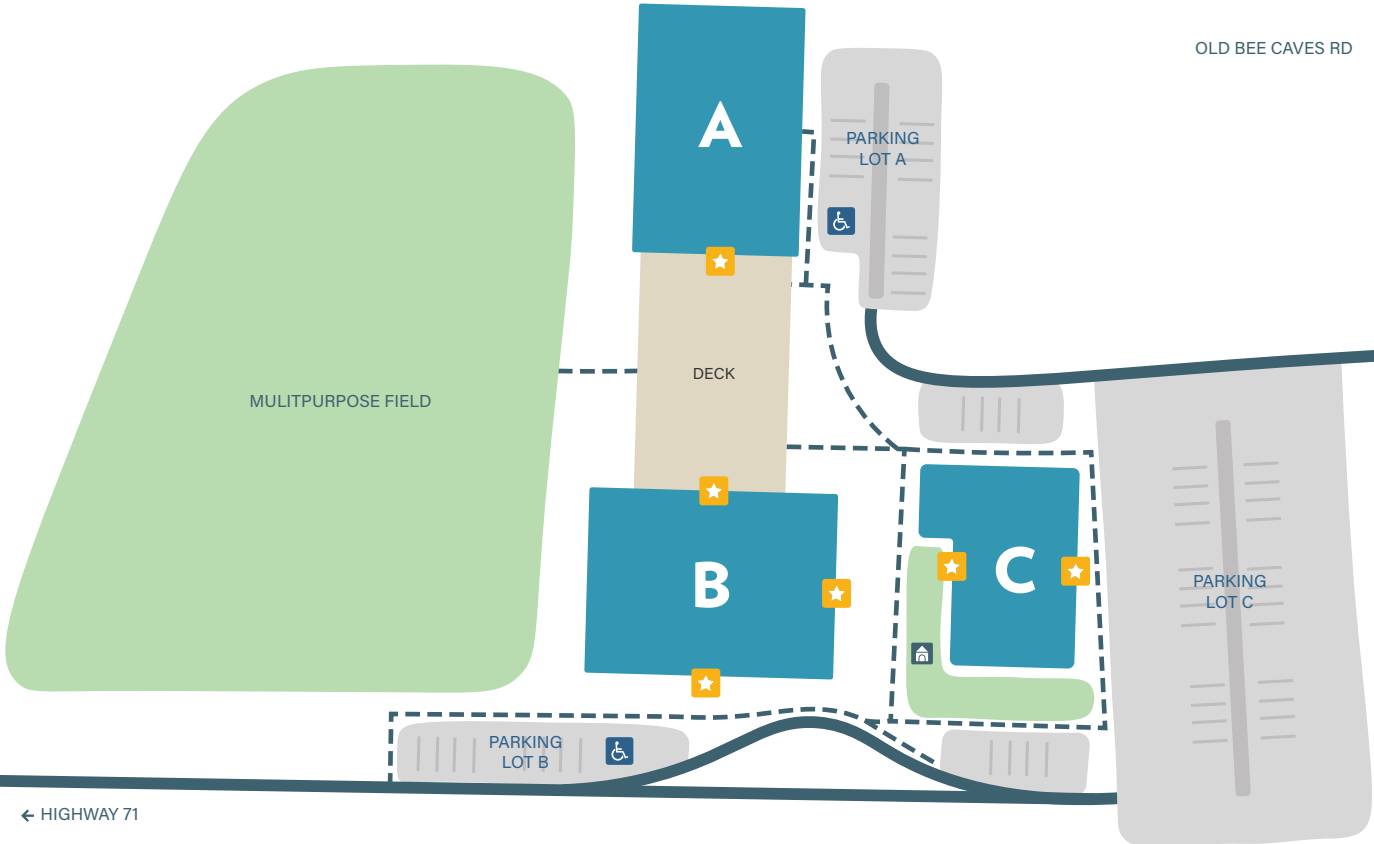

SOUTHWEST CAMPUS MAP

7416 W HWY 71, AUSTIN, TX 78735

SUNDAY PROGRAMMING

ADULTS
Bldg A

BIRTH-PRE-K
Bldg C

K-5TH GRADE
Bldg B

MIDDLE SCHOOL
Bldg B (9am)

HIGH SCHOOL
Bldg B (11am)

SPECIAL NEEDS (EMBRACE)
Bldg B (9am)

CHURCH OFFICES
Bldg A

★ MAIN ENTRANCES ♿ HANDICAPPED PARKING 🏠 PLAYGROUND