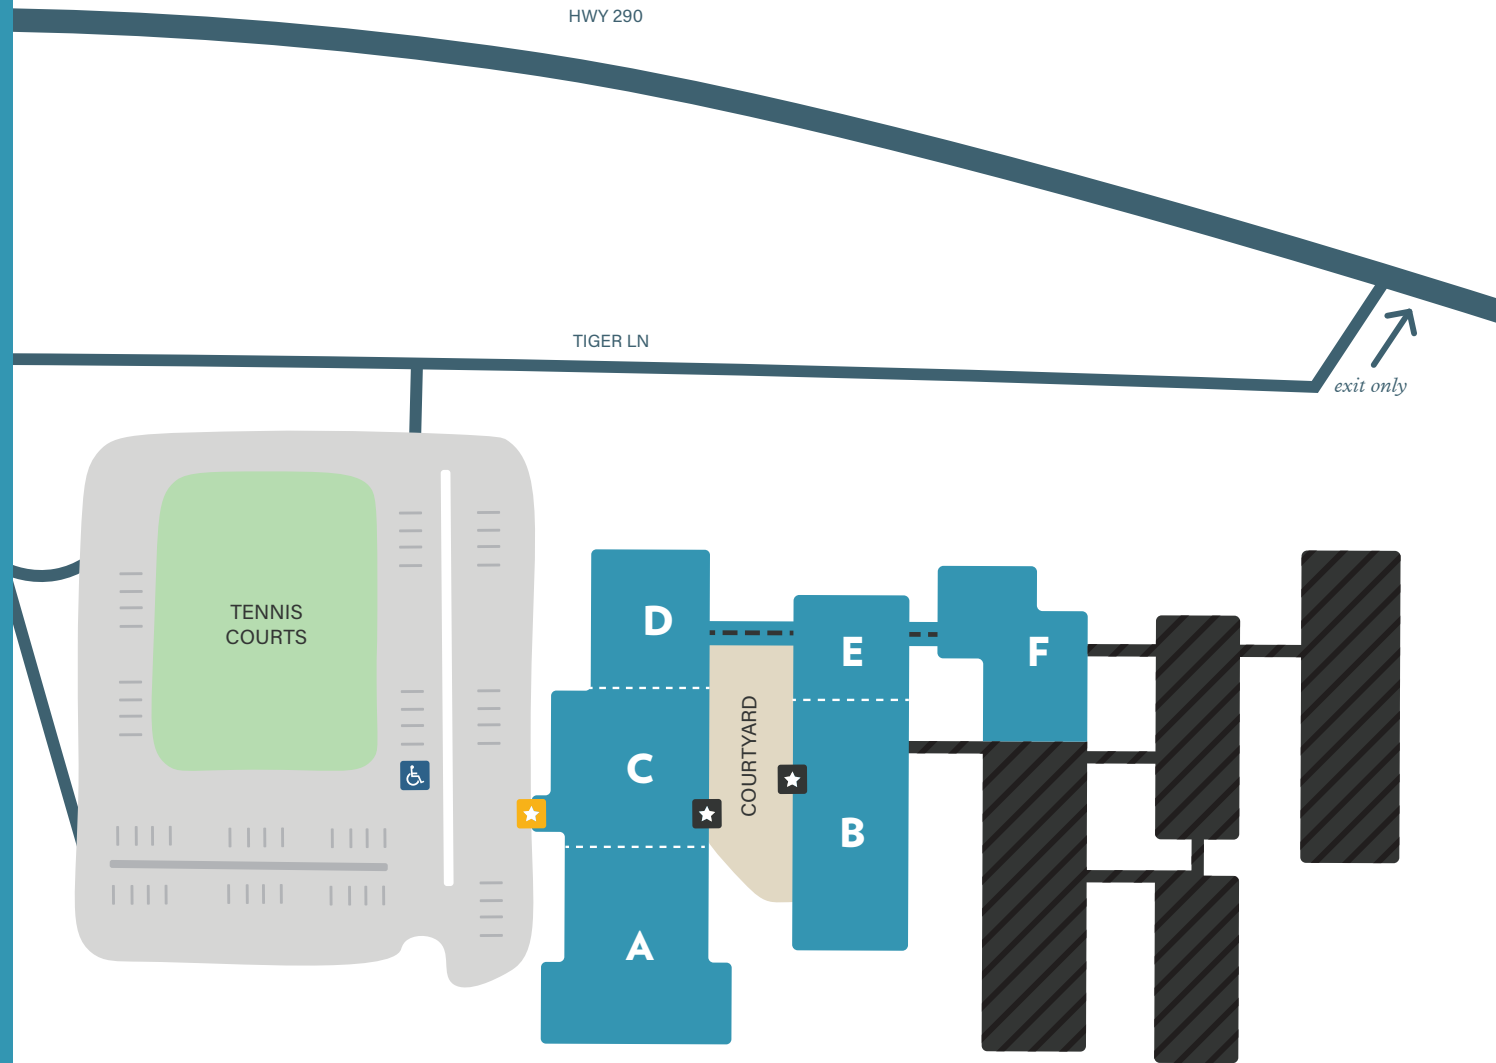

DRIPPING SPRINGS CAMPUS MAP

MEETING AT DS MIDDLE SCHOOL
111 TIGER LN, DRIPPING SPRINGS, TX 78620

SUNDAY PROGRAMMING

ADULTS

Bldg C

BIRTH-2 YEARS

Bldg E

3-5 YEARS

Bldg D

K-5TH GRADE

Bldg A

MIDDLE SCHOOL

Bldg B (9am)

HIGH SCHOOL

Bldg B (11am)

MEETING SPACE

Bldg F

MAIN ENTRANCE

BUILDING ENTRANCE

HANDICAPPED PARKING